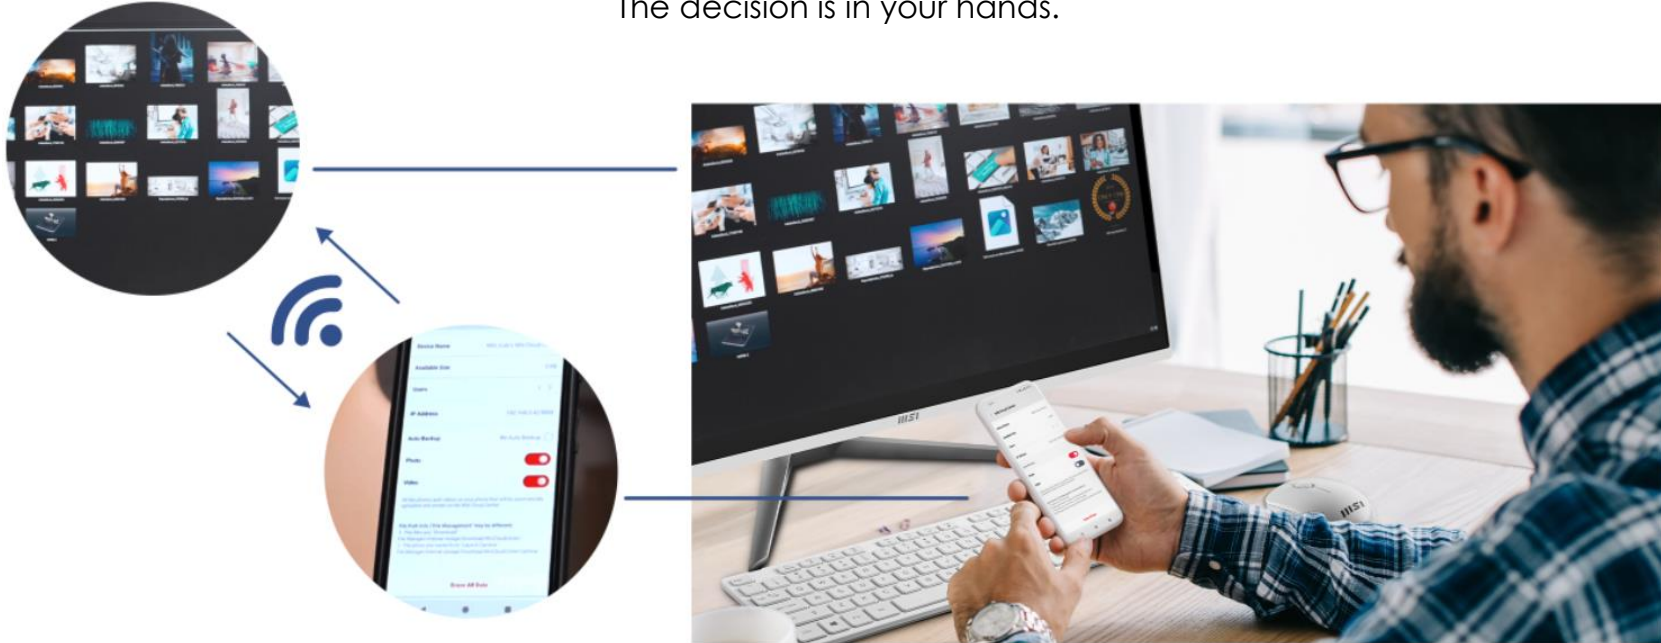

Dual LAN

Limitless Wireless Connection

MSI Cloud Center + Wifi

msi

Fast, secure, and wireless backup & download between your PC and mobile devices. Transfer files, photos, videos, and more between your PC, Android, and iOS devices faster and easier than a cabled connection. You can make these files accessible to your family or team members, or you can also make files as private as you want. The decision is in your hands.

A PC But Also A Monitor

Thanks to MSI's Instant Display Technology, the PRO AP222T series can also be used as a monitor without booting up its system. So no matter your laptop or desktop, connect it with the PRO AP222T through the HDMI-in port, then you can get a monitor.