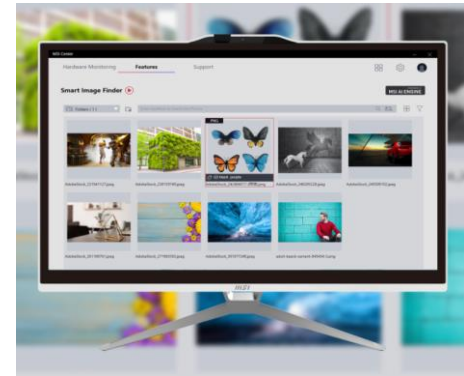

Customizable MSI Center

MSI Center helps to prioritize & allocate the resource on your hand to accelerate the performance of the software which you work with every day.