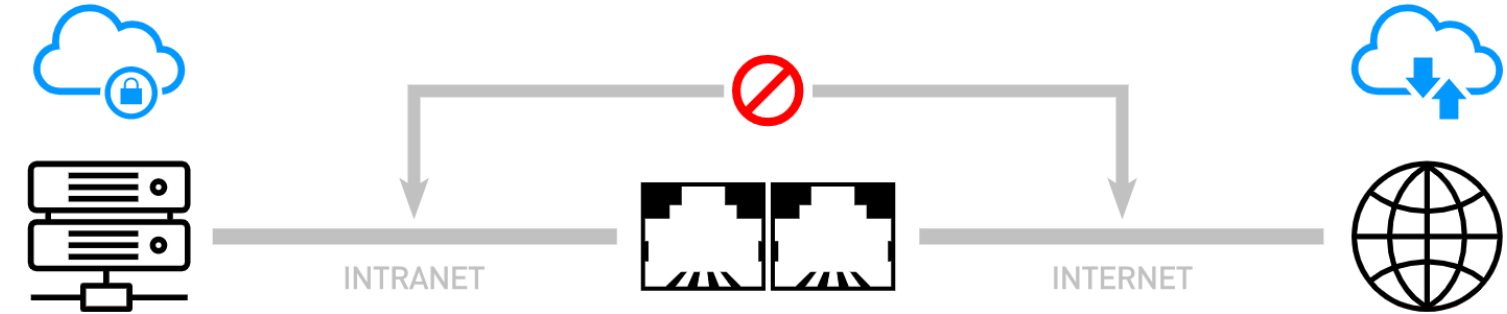

Dual LAN

Private Cloud

More than Dual LAN, the best way to secure your data and prevent the hacker (with MSI exclusive BIOS). With the Dual LAN Design, the PRO AP222 Series will always be your backup if one of the internet was down and can also support the Internet/Intranet dual network environments.